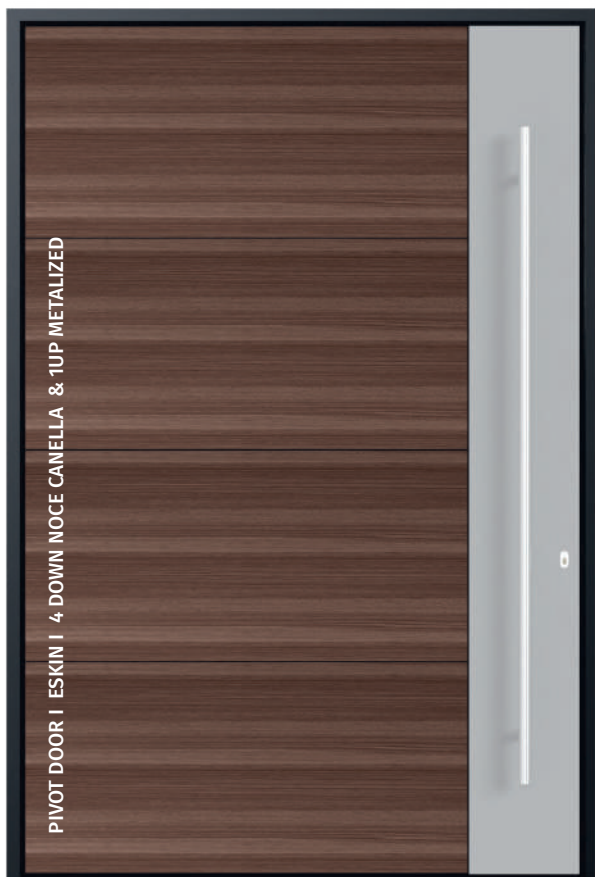

PIVOT DOOR CONFIGURATIONS

Let your imagination soar as you create a unique entrance that reflects your personal style and complements the architectural harmony of your space with our customizable options.

Wood Panels ESKIN

3 DOWN