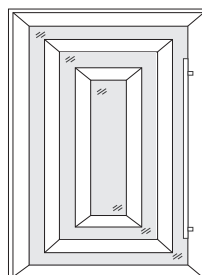

### Decorative 5.5" MUNTINS

PIVOT DOOR | MUNTINS | BRICKELL | NOGAL

BRICKELL 3

BRICKELL 4

STRADA

DROPP  
TREVISO

DONUM

\*Decorative Muntins 5,5" are only available with laminated glass.