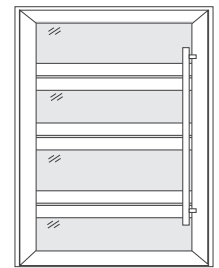

### Decorative 5.5" MUNTINS

PIVOT DOOR | MUNTINS | BRICKELL | NOGAL

BRICKELL 3

BRICKELL 4

STRADA

DROPP  
TREVISO

DONUM

\*Decorative Muntins 5,5" are only available with laminated glass.