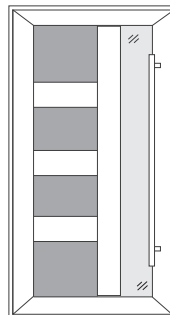

## Custom Designs LATERAL AND BOTTOM

FRENCH DOOR | LATERAL CUSTOM PANELS | BRONZE AND GLASS

CUSTOM  
BOTTOM

LATERAL  
CUSTOM\*\*

LATERAL CUSTOM  
MUNTINS 5,5"

\*AAMA 2605 paint and woodgrain finishes available.