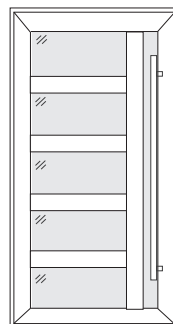

# Decorative 5.5" TIERS MUNTINS

FRENCH DOOR | TIERS MUNTINS | TIER FULL

TIER 4

TIER 5

TIER 5 +  
LATERAL

TIER FULL

\*Tiers muntins only available with laminated glass.