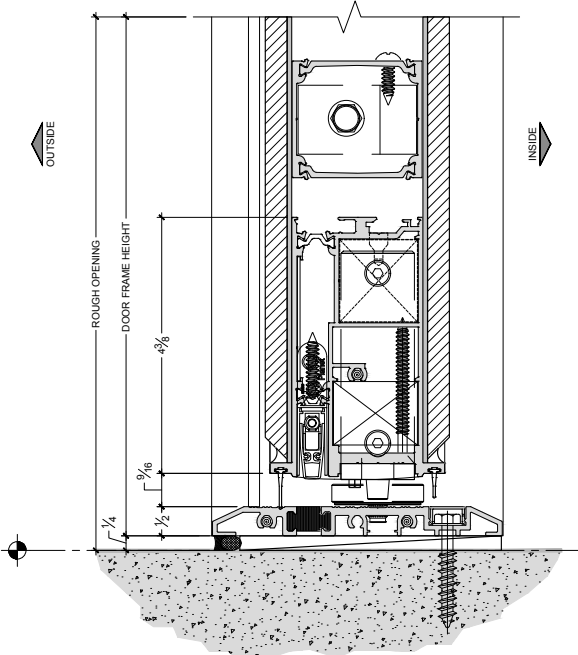

M|R Walls + MR Walls

3 SECTION DETAIL - ES-PSD5030T - SILL OPTION 3
SCALE: 6" - 0" = 1' - 0"